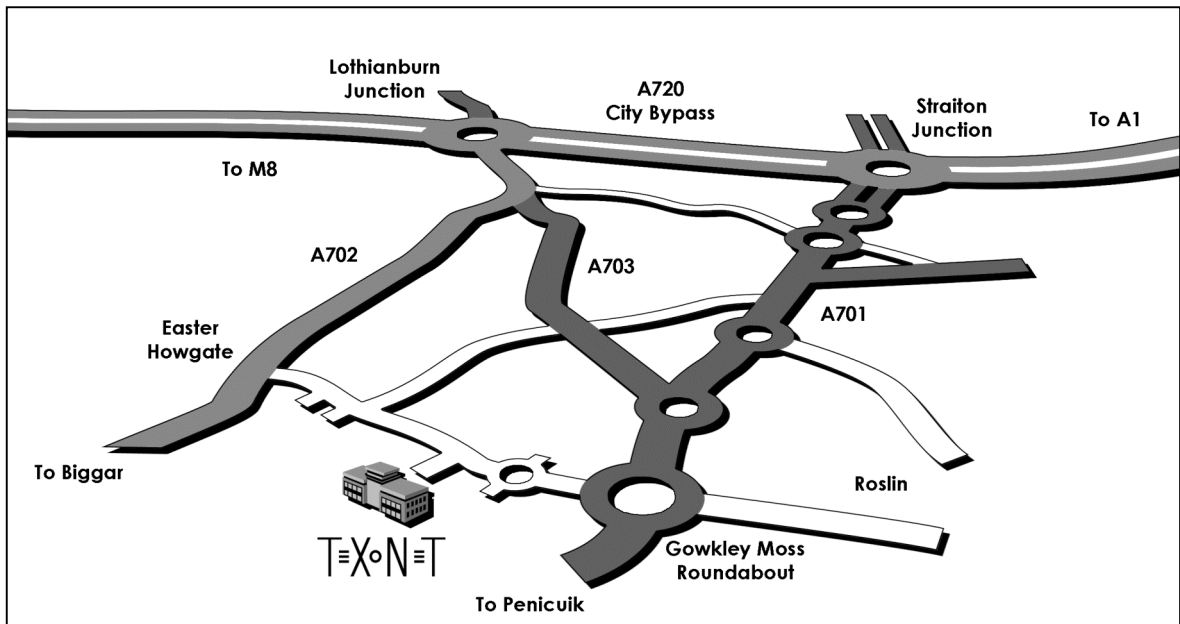

TexoNet Office Location

If travelling west bound on the A720 City Bypass :

- Turn off at the Straiton Junction, sign posted for the A701.
- Follow the A701 south east for 2.4 miles, passing through 5 roundabouts.
- After 2.4 miles there is a new roundabout (Gowkley Moss).
- Turn (right) west off of the A701 and into Bush Loan at this roundabout.
- Turn off into the second opening on your left.
- TexoNet offices are located in the Technopole Centre.

If travelling east bound on the A720 City Bypass :

- Turn off at the Lothianburn Junction, sign posted for the A702/A703.
 - Follow the A702 south east for 2 miles, into the small village of Easter Howgate.
 - After 2.2 miles there is a turning to your left, sign posted to "Pentlands Science Park".
 - Turn east off of the A702 and into Bush Loan at this junction.
 - Turn off into the third opening on your right.
 - TexoNet offices are located in the Technopole Centre.
-